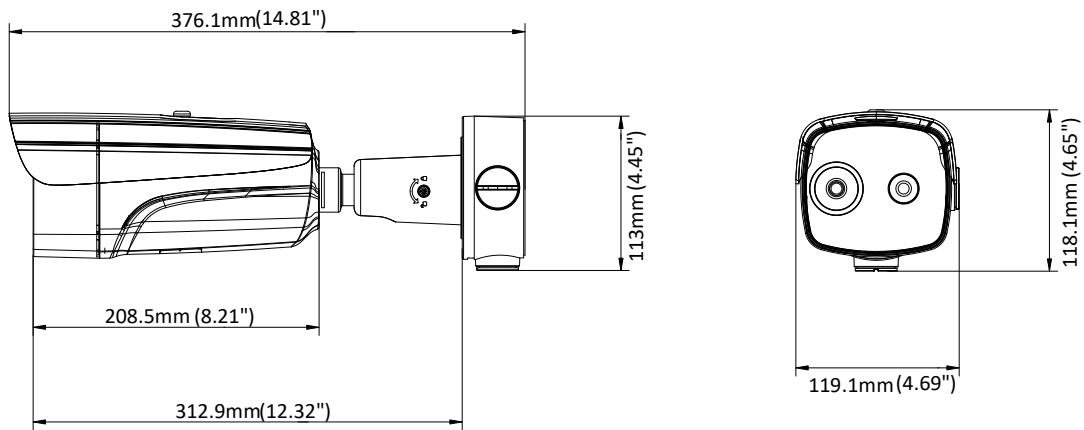

Available Model

DS-2TD2636B-10/P

Dimension