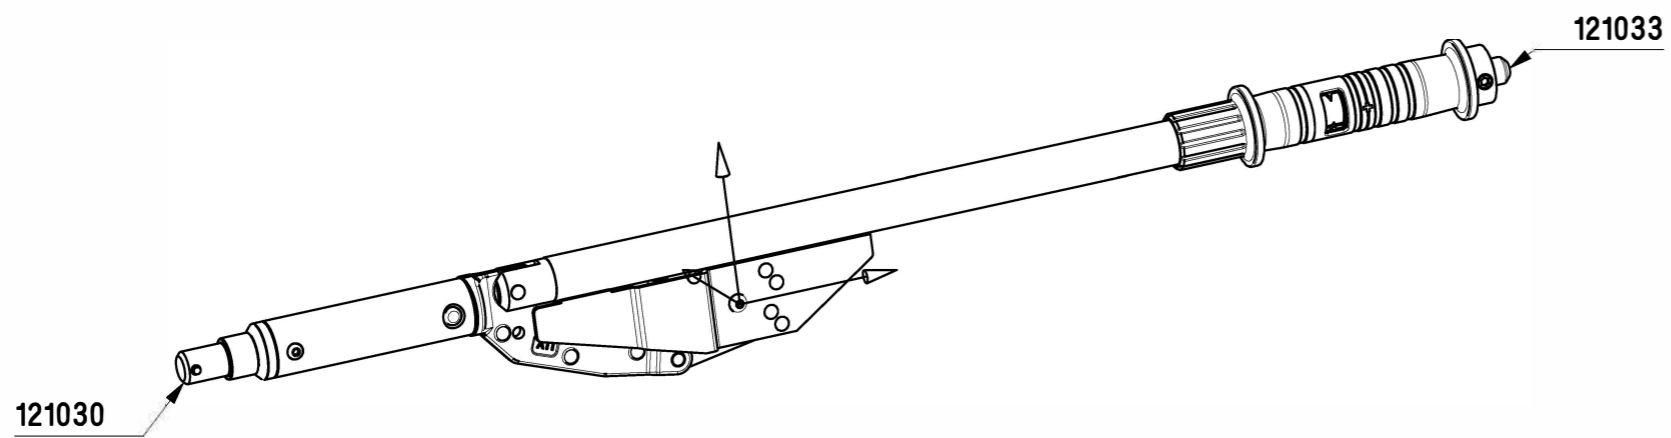

120105 - 3AR-N-P TYPE INDUSTRIAL TORQUE HANDLE MALE 22MM SPIGOT

121030	1	MALE SPIGOT ASSY 3AR-N
121033	1	INDUSTRIAL HANDLE ASSY P TYPE
Part No	Qty	Description