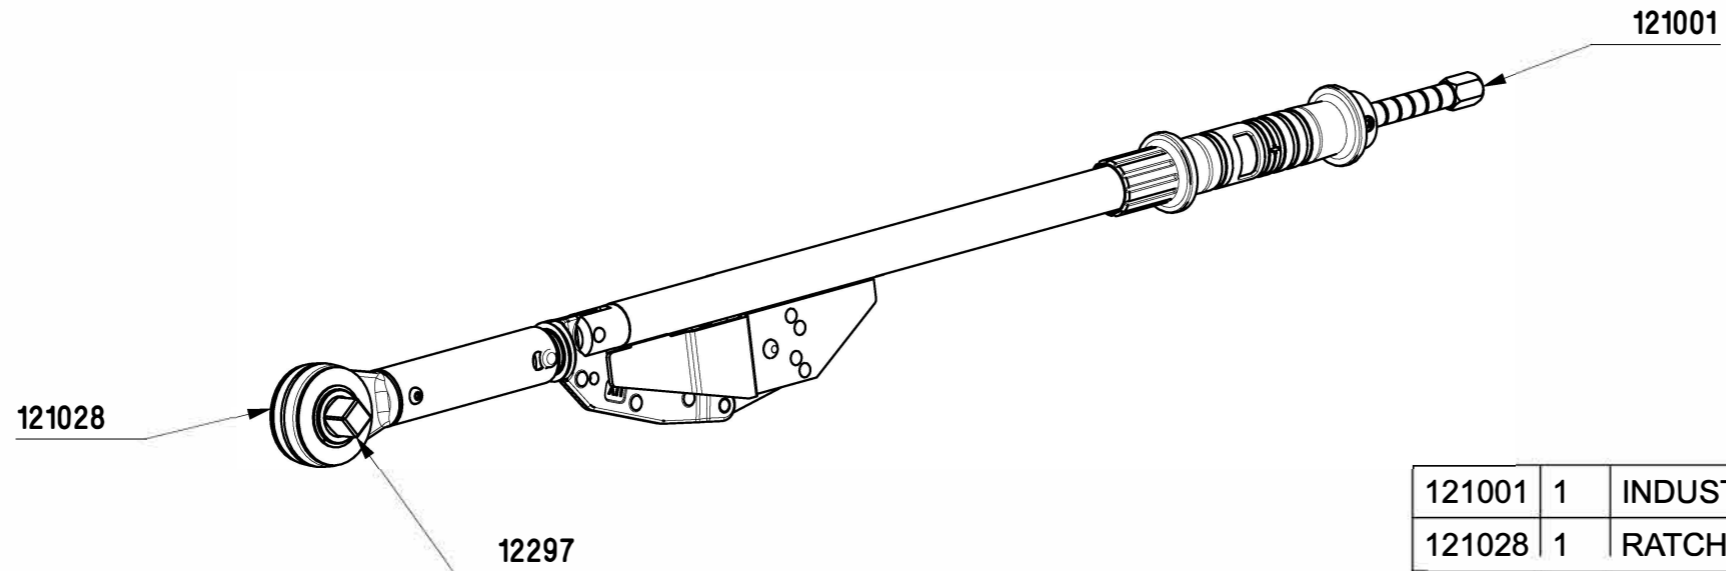

120107 - 3AR-N INDUSTRIAL WRENCH 3/4" SQ NM ONLY

121001	1	INDUSTRIAL HANDLE ASSY
121028	1	RATCHET TUBE ASSY 3AR-N
12297	1	SQ DR ASSY 3/4 IRH 4507 50-140
Part No	Qty	Description