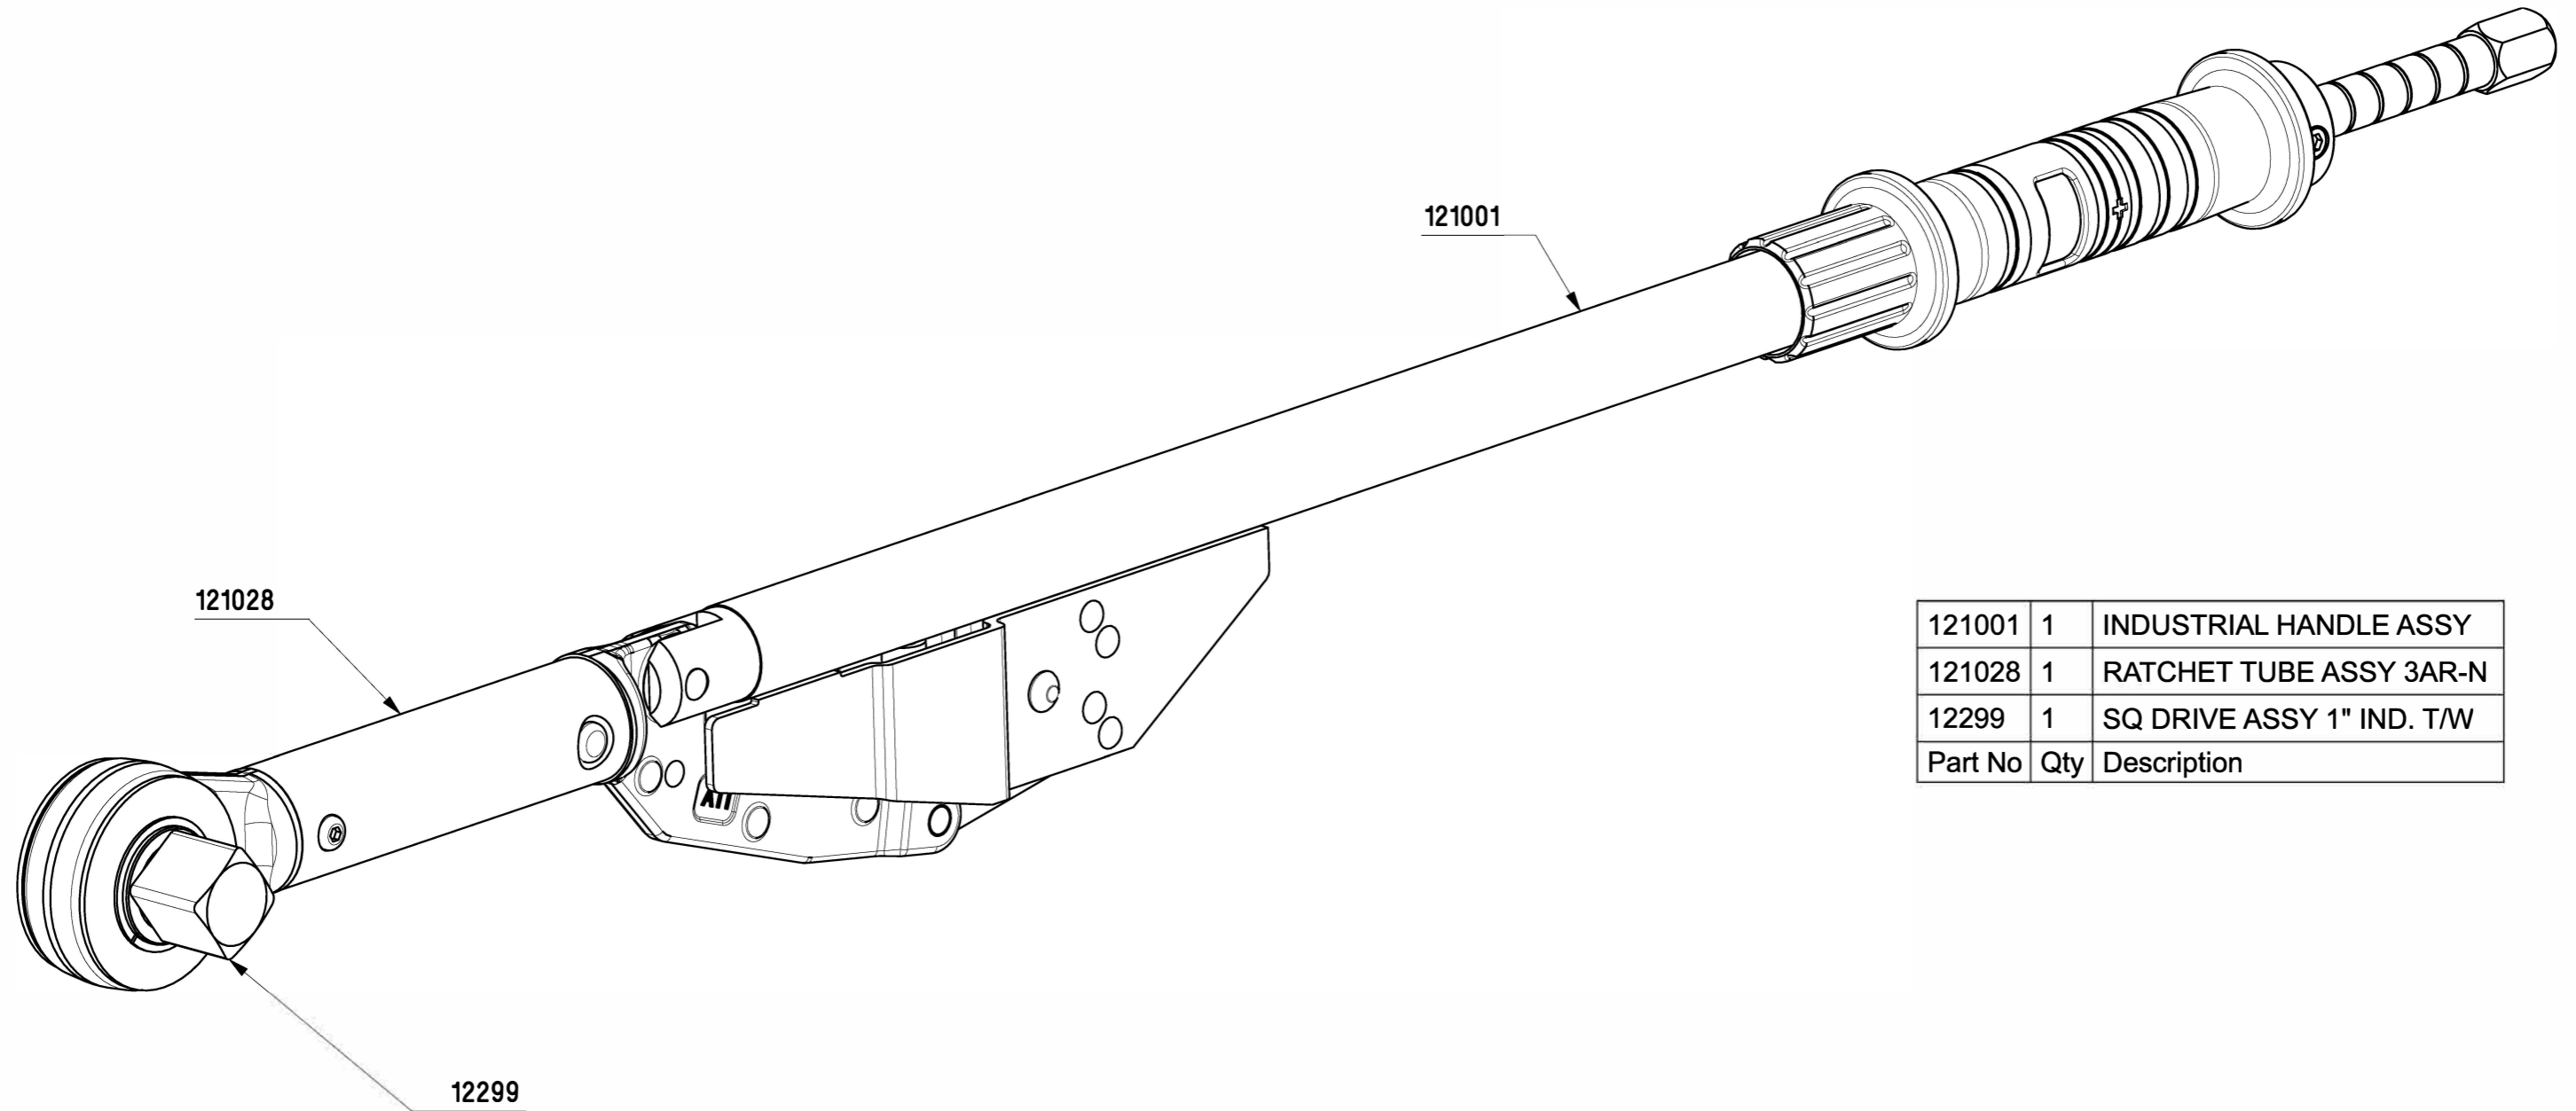

120107.01 – 3AR-N INDUSTRIAL WRENCH 1" SQ NM ONLY

| | | |
|---------|-----|---------------------------|
| 121001 | 1 | INDUSTRIAL HANDLE ASSY |
| 121028 | 1 | RATCHET TUBE ASSY 3AR-N |
| 12299 | 1 | SQ DRIVE ASSY 1" IND. T/W |
| Part No | Qty | Description |