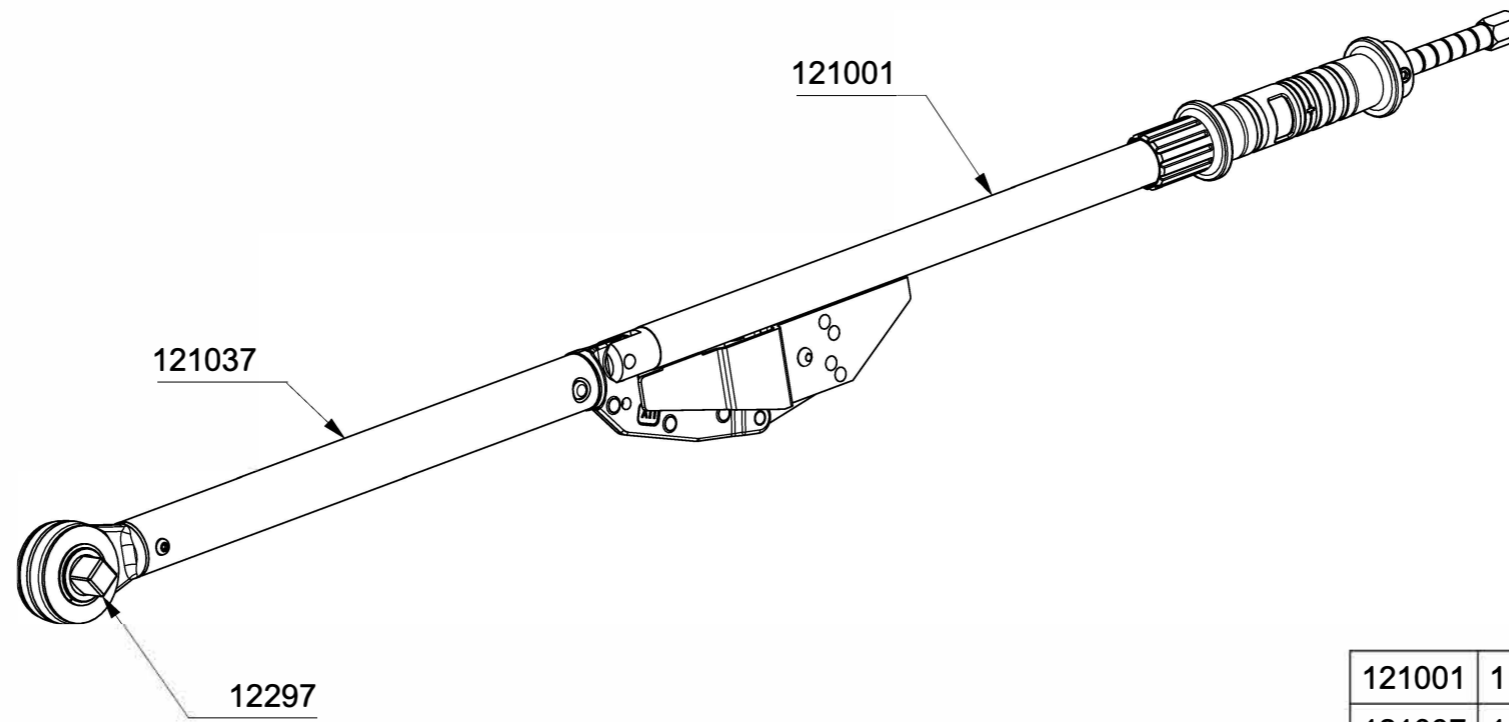

120114 - 4AR-N IND WRENCH 3/4" NM ONLY

121001	1	INDUSTRIAL HANDLE ASSY
121037	1	RATCHET TUBE ASSY 4AR-N
12297	1	SQ DR ASSY 3/4 IRH 4507 50-140
Part No	Qty	Description