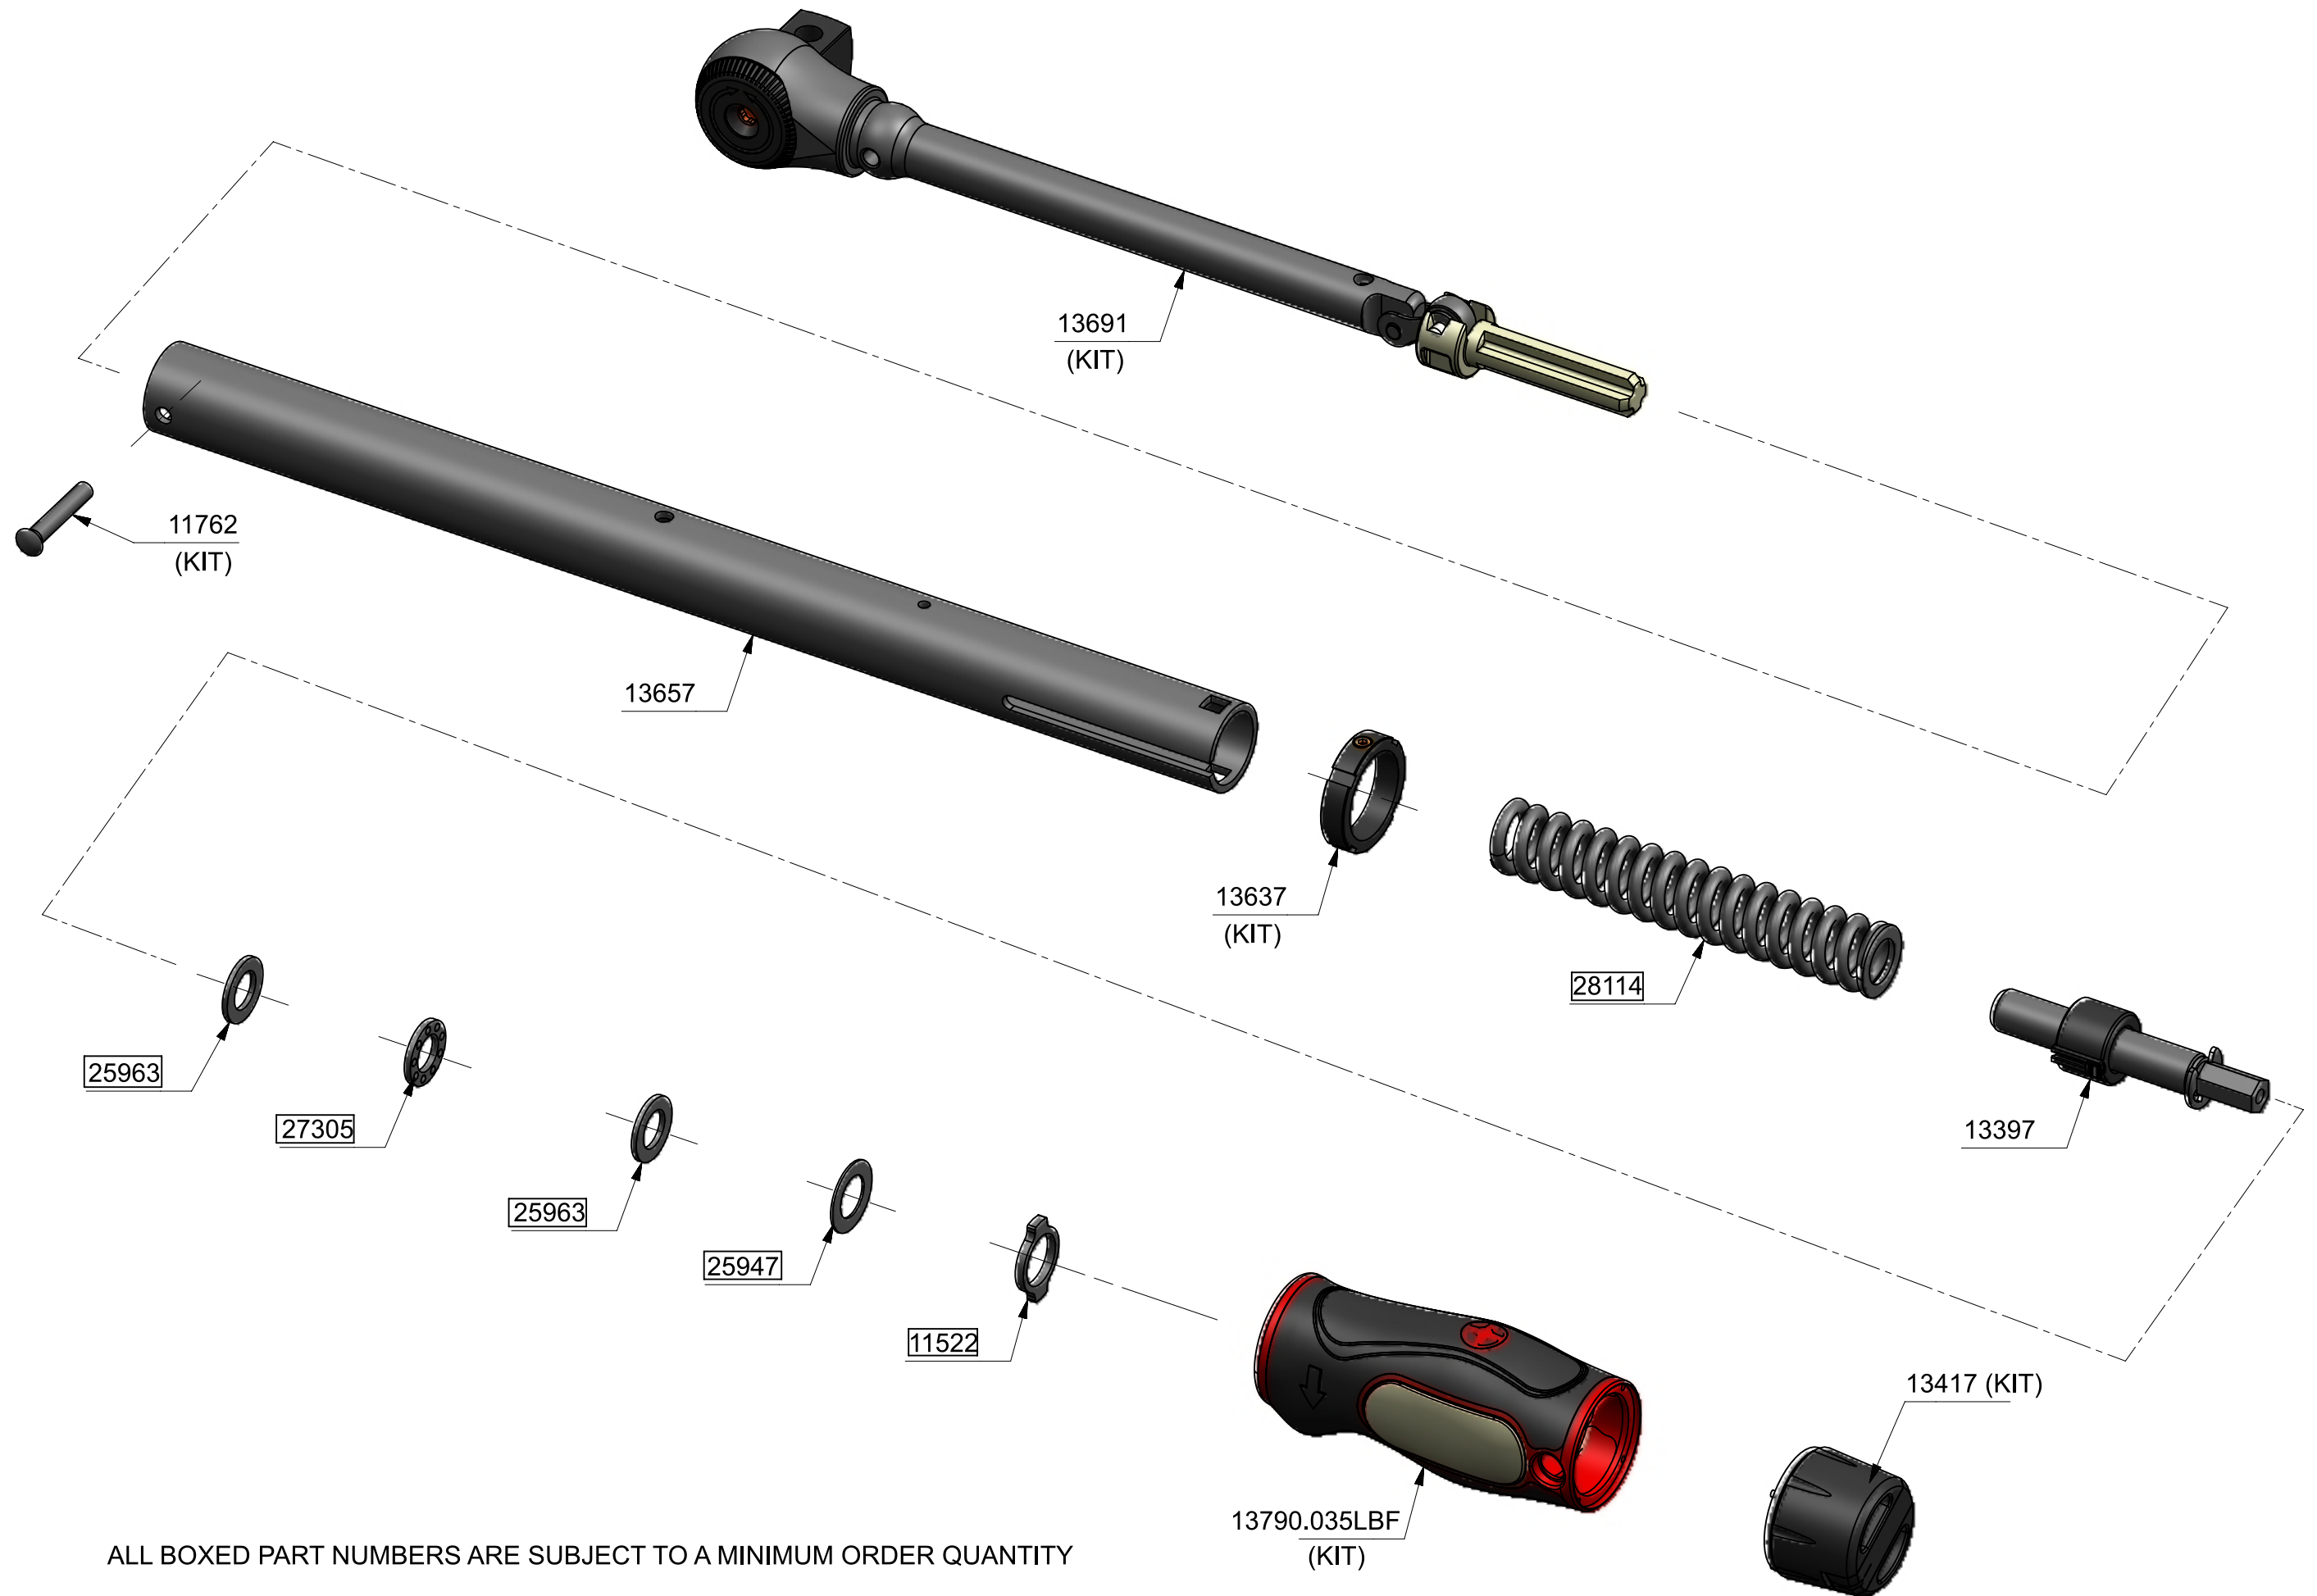

13846 - TW TTi 35 1/2" SQ. DR. 8-36 lbf.ft ONLY - SPARES LISTING

ALL BOXED PART NUMBERS ARE SUBJECT TO A MINIMUM ORDER QUANTITY