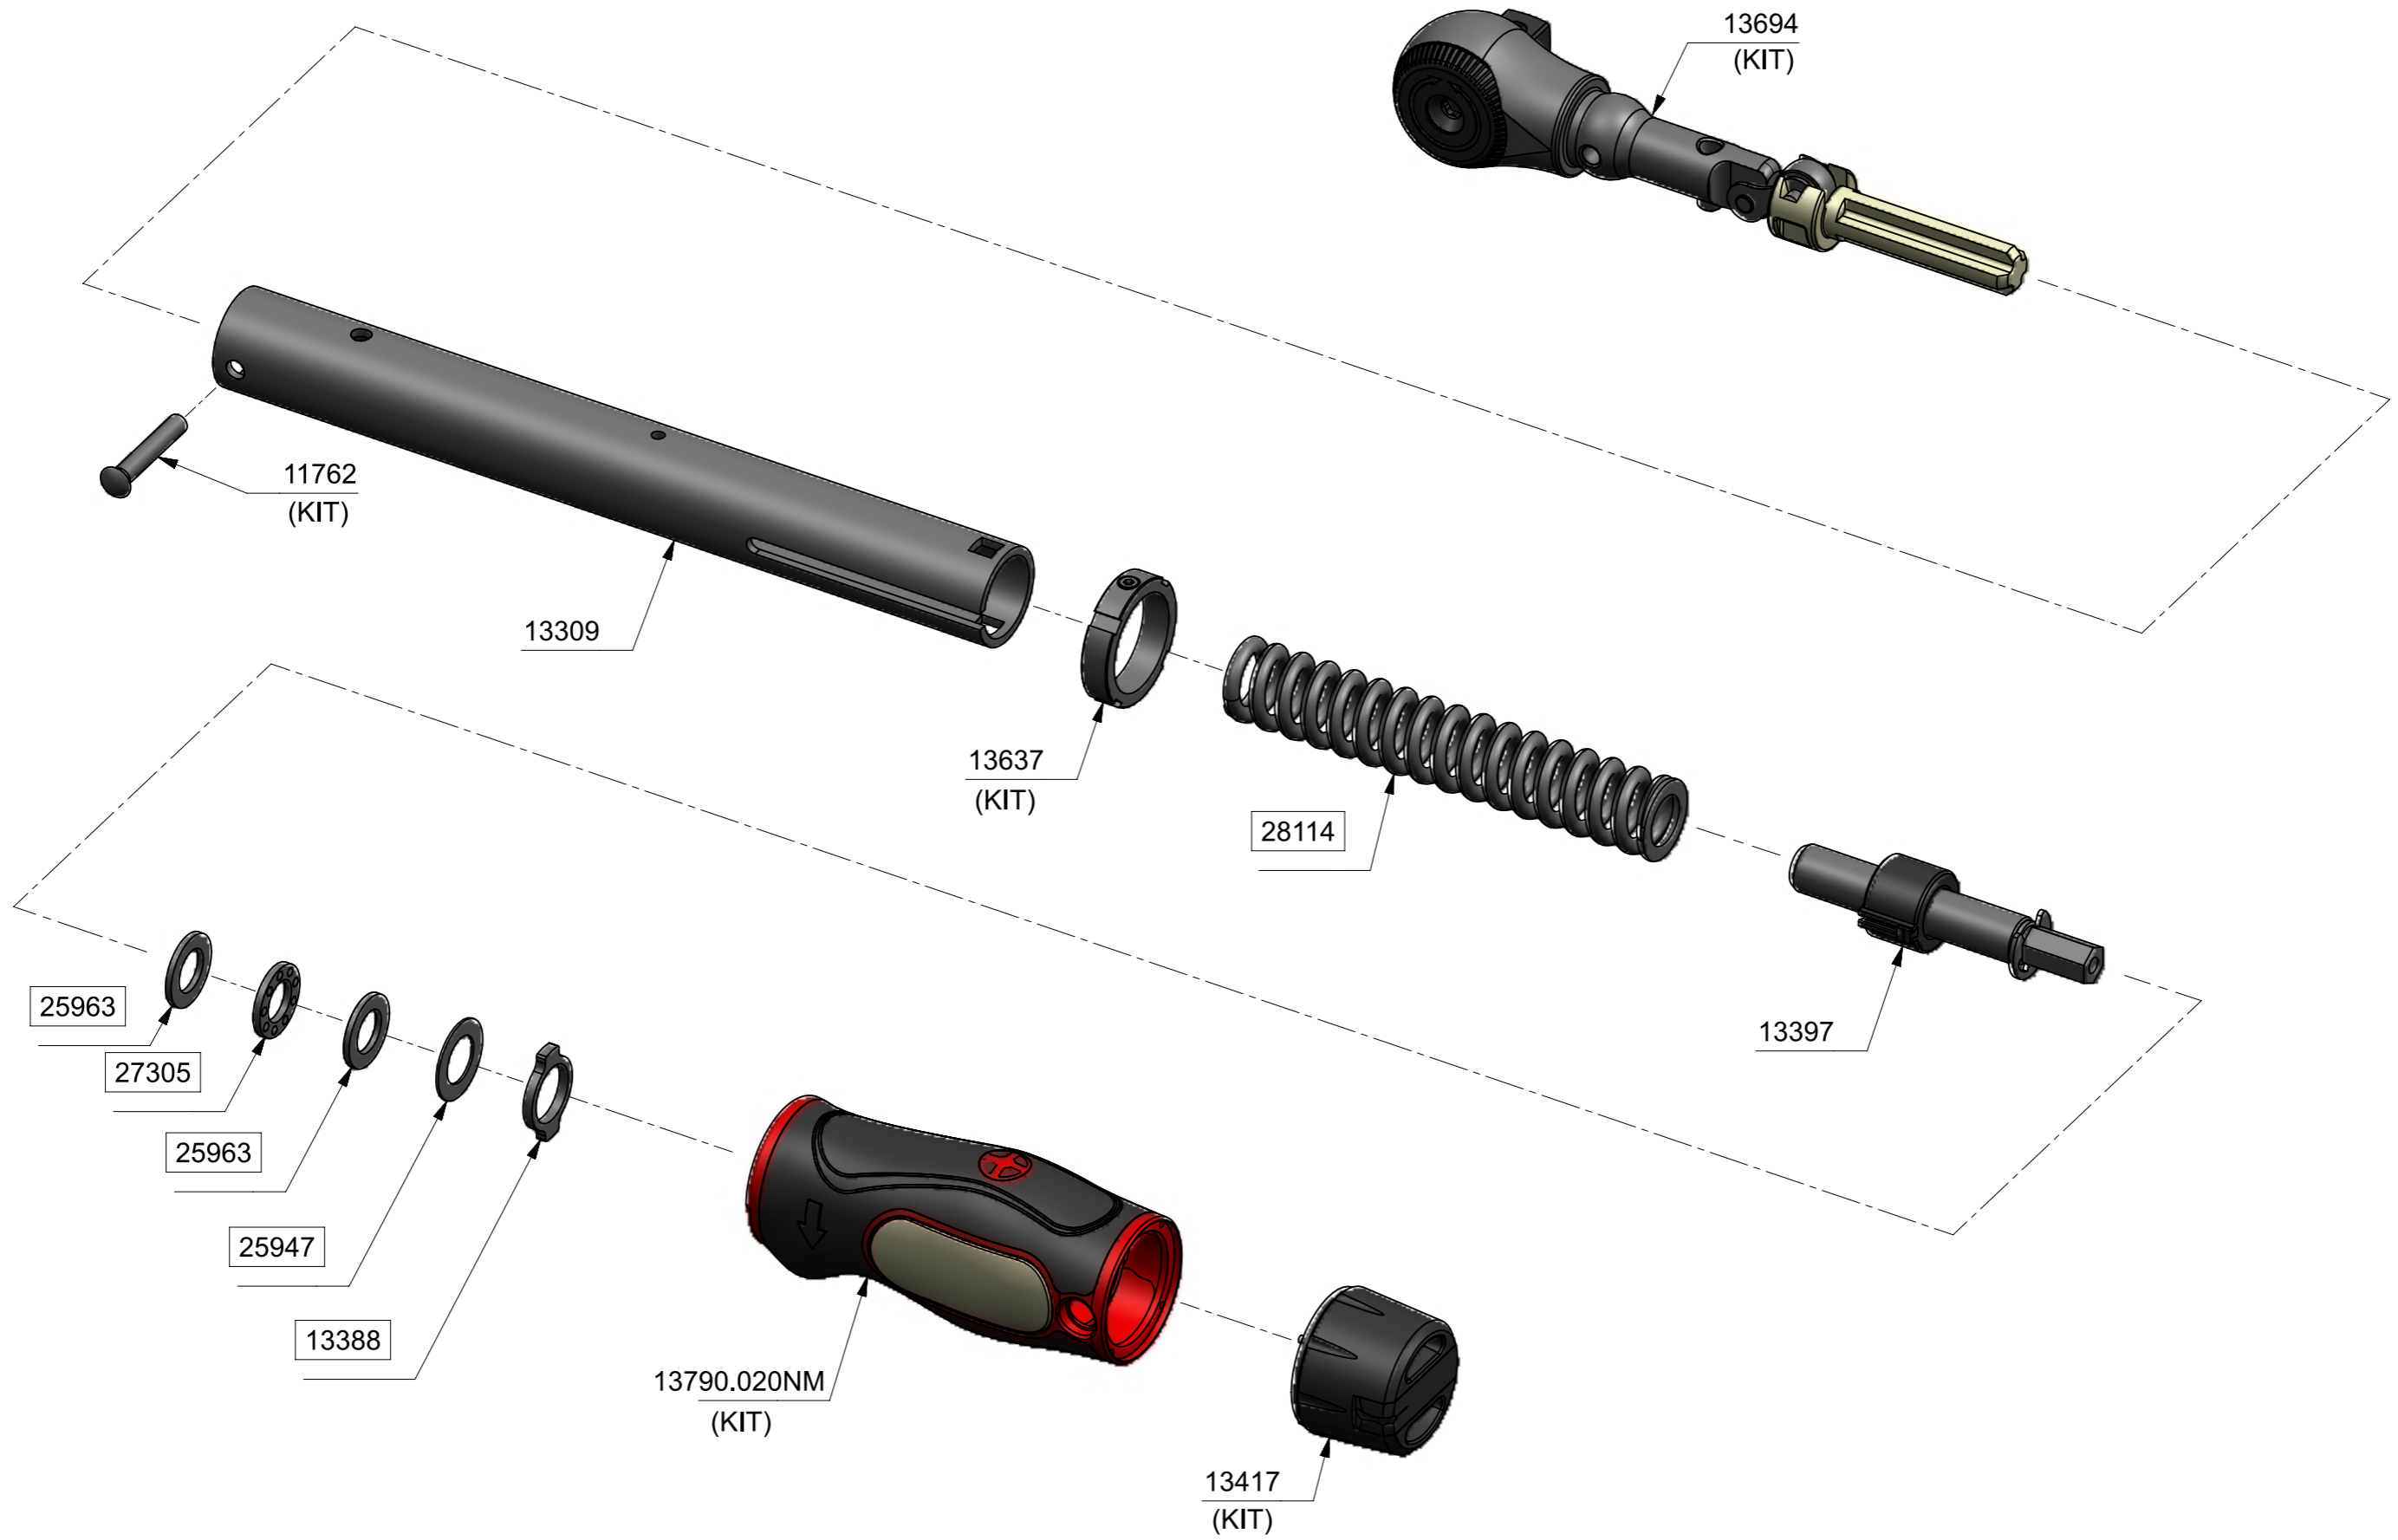

# 13833 - TW TTi20 3/8" SQ. DR. 4-20 N.m ONLY - SPARES LISTING

ALL BOXED PART NUMBERS ARE SUBJECT TO A MINIMUM ORDER QUANTITY