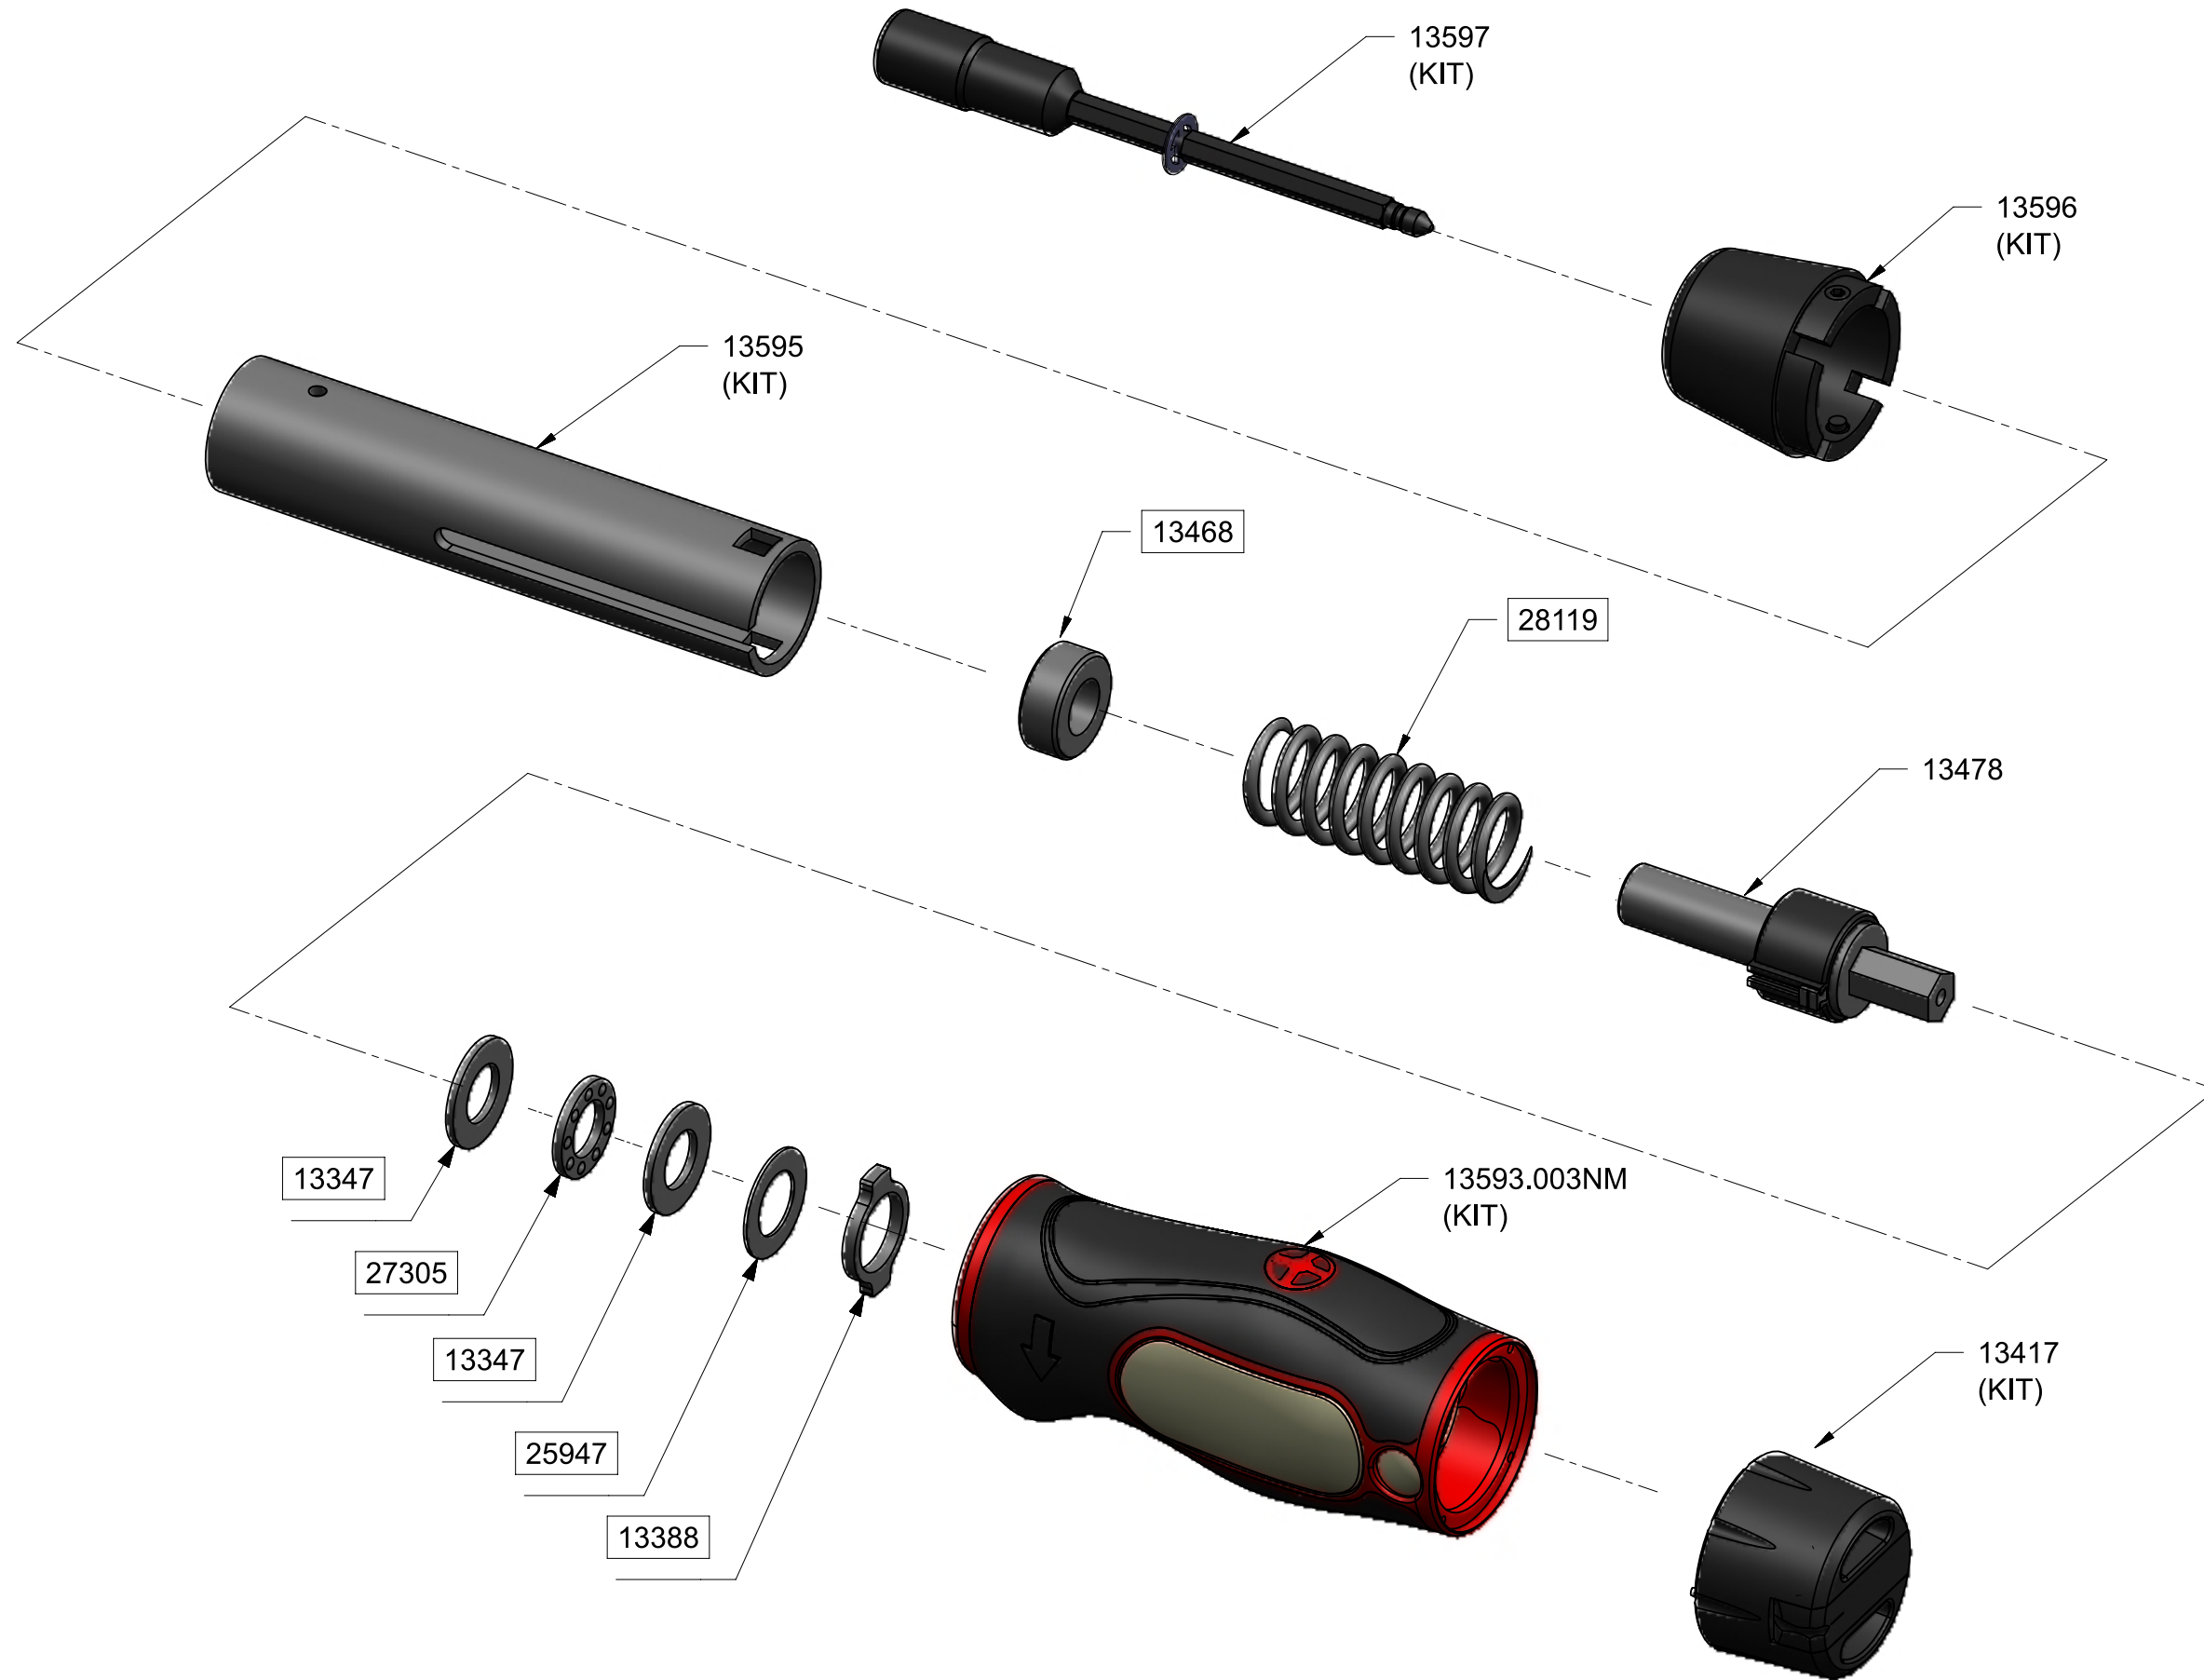

13851 - TT SCREWDRIVER 0.6 - 3.0N.m

ALL BOXED PART NUMBERS ARE SUBJECT TO A MINIMUM ORDER QUANTITY