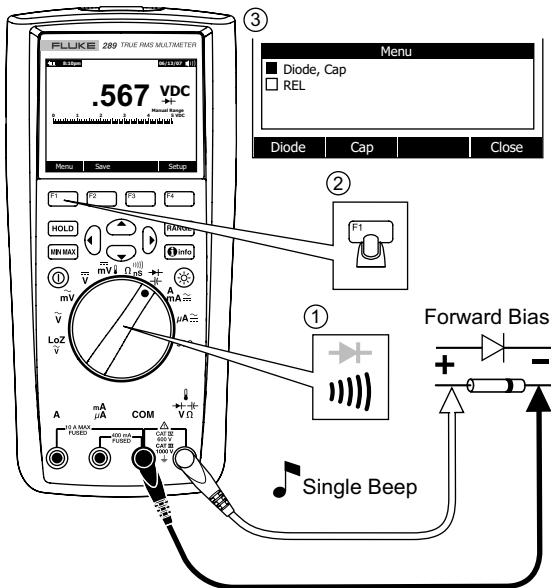

287/289

True-rms Digital Multimeters

Quick Reference Guide

⚠ Warning

To prevent possible electrical shock, fire, or personal injury, read the "287/289 Safety Information" before you use this Product.

Go to www.fluke.com to register your product and find more information.

Hold/AutoHold

ToolPak

Info