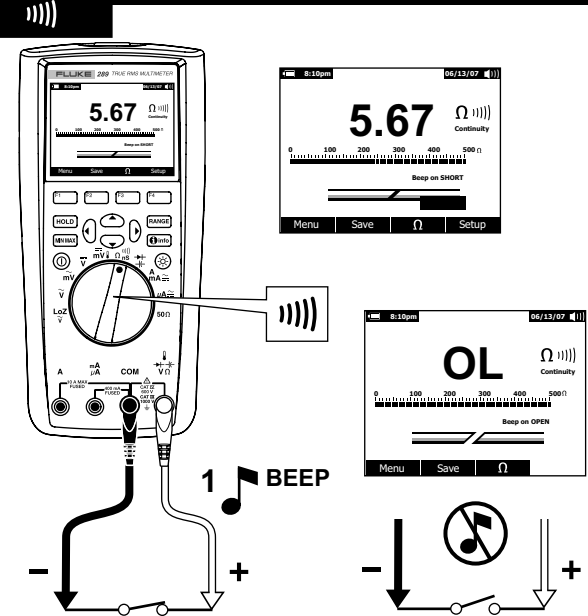

287/289

True-rms Digital Multimeters

Quick Reference Guide

⚠ Warning

To prevent possible electrical shock, fire, or personal injury, read the "287/289 Safety Information" before you use this Product.

Go to www.fluke.com to register your product and find more information.

Hold/AutoHold

ToolPak

Info