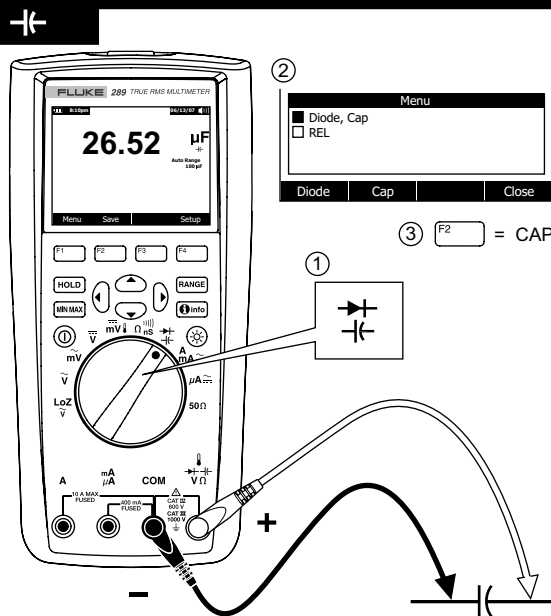

287/289

True-rms Digital Multimeters

Quick Reference Guide

⚠ Warning

To prevent possible electrical shock, fire, or personal injury, read the "287/289 Safety Information" before you use this Product.

Go to www.fluke.com to register your product and find more information.

Hold/AutoHold

ToolPak

Info