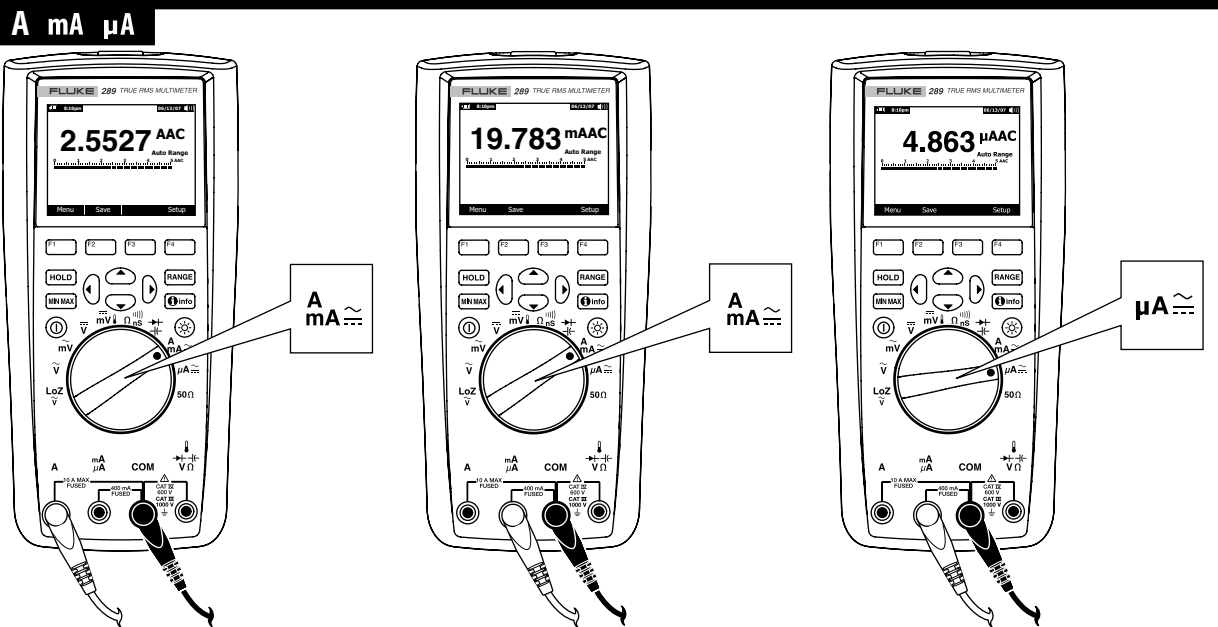

287/289

True-rms Digital Multimeters

Quick Reference Guide

⚠ Warning

To prevent possible electrical shock, fire, or personal injury, read the "287/289 Safety Information" before you use this Product.

Go to www.fluke.com to register your product and find more information.

Hold/AutoHold

ToolPak

Info