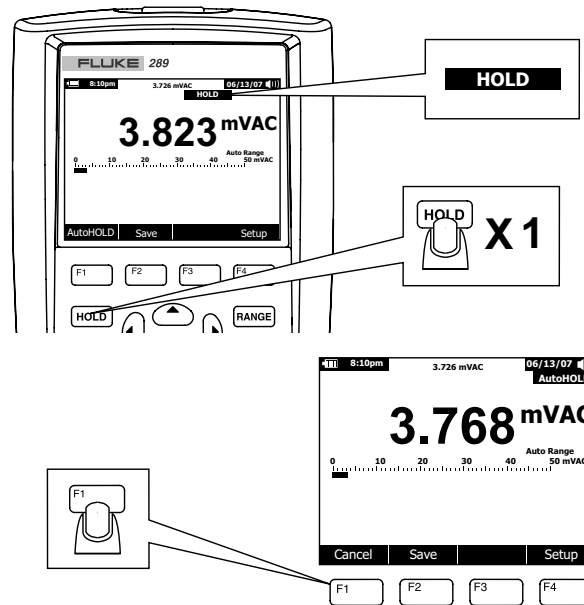

Hold/AutoHold