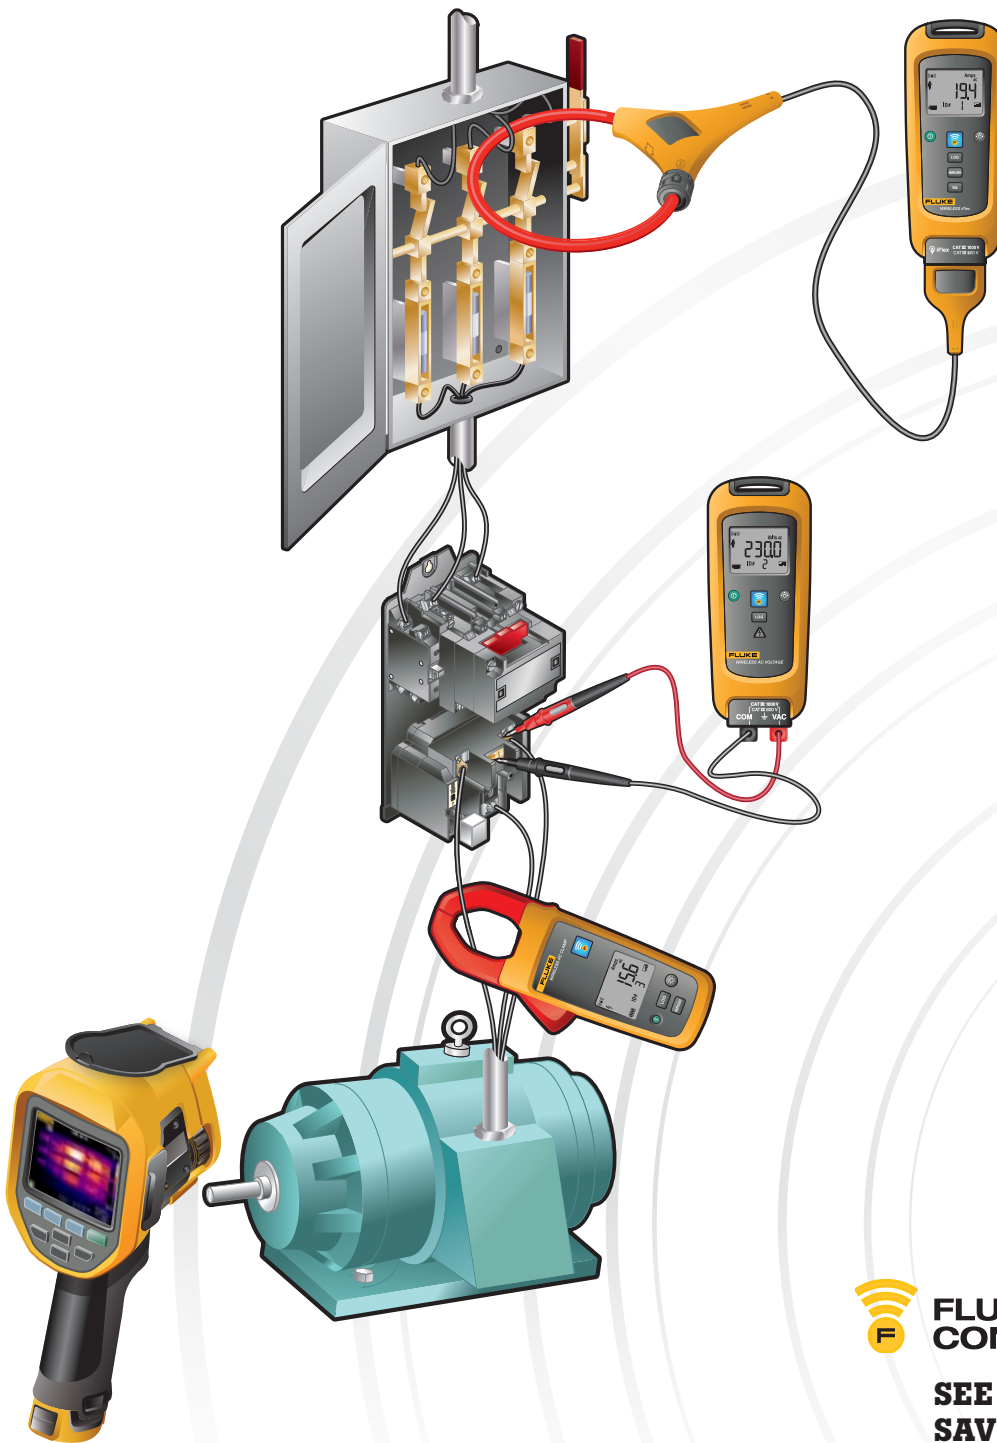

Phase-to-phase troubleshooting with Fluke Connect™ wireless tools

FLUKE®

**FLUKE
CONNECT™**

**SEE IT.
SAVE IT.
SHARE IT.**

1

Troubleshoot operational circuits faster, with greater safety
See multiple measurement readings on the Fluke Connect™ app.

2

Easily save measurements, for the entire team to access
Save measurements to Fluke Cloud™ storage with AutoRecord™ and to the app's EquipmentLog™ history