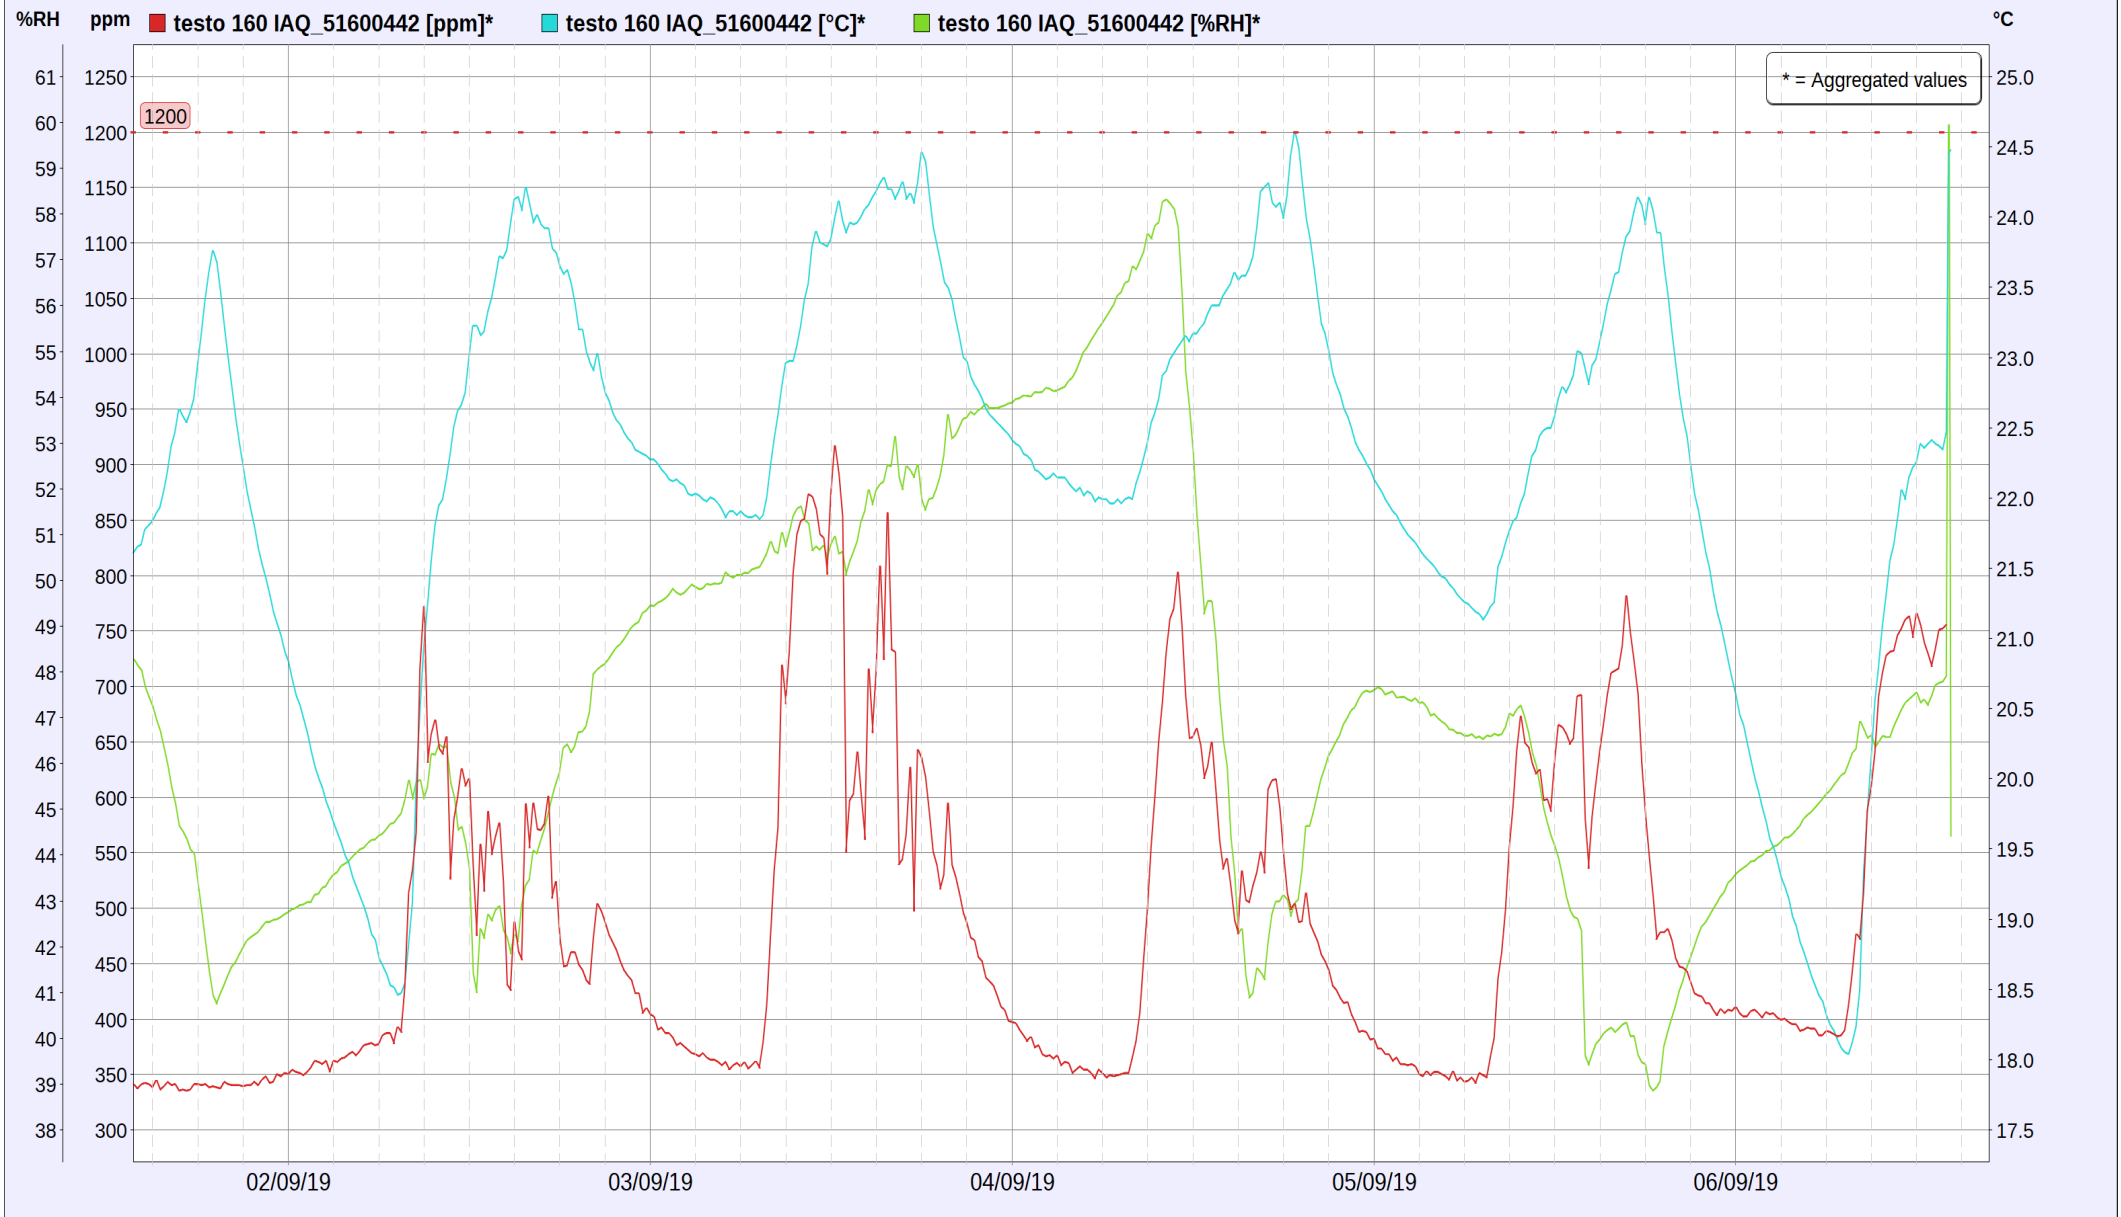

# PDF Export

01/09/19 13:44:00 - 06/09/19 16:49:00

Date created 01/10/19 12:11:39

Created by Account Owner

## Alarm list

Status	Date	Type	Location / Measuring point group / Area	Action
	06/09/19 15:46:25	Alarm	testo 160 IAQ_51600442	Overshooting (1621ppm > 1100ppm)