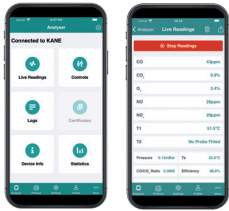

KANE158

- Supplied with CP2 probe, 3 rechargeable batteries, USB1 charger & MSC00237 protective case
- Kit options - KIT, PRO KIT, CPA KIT & OIL KIT